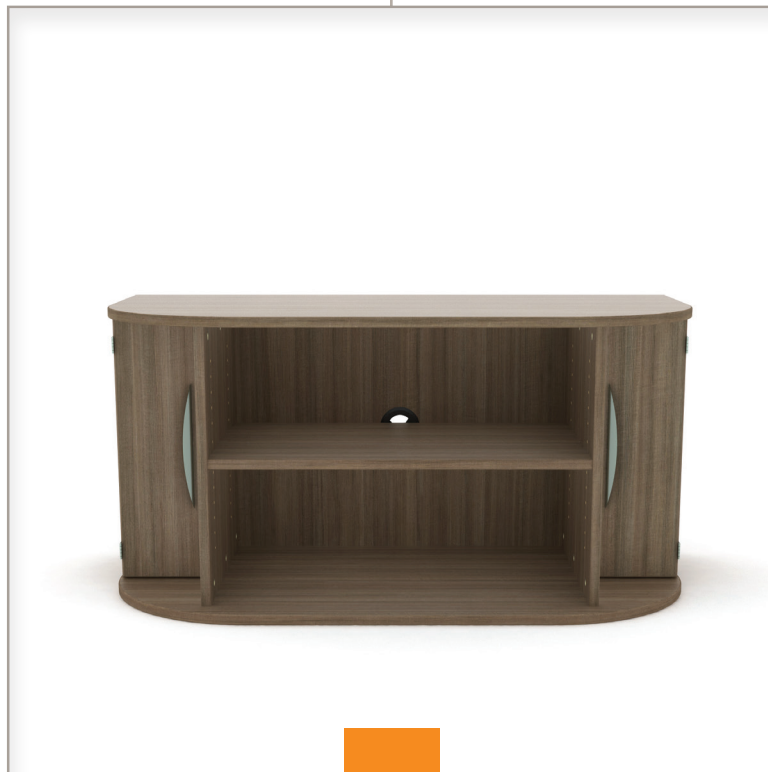

Entertainment Units

Entertainment Units

Open Unit EU-482424

Open Door Unit EU-482424

Recessed Ends Door Unit EU-482424
with radius top and bottom

Recessed Ends Unit EU-482424
with radius top and bottom

End Shelf Unit EU-482424

Open Multishelf Unit EU-482424

Open Shelf Two Drawer Unit
EU-482424

EU-482424

height
24" or 30"

width
48"

depth
24"

Specify fixed or adjustable shelves. All Units standard with cord management.