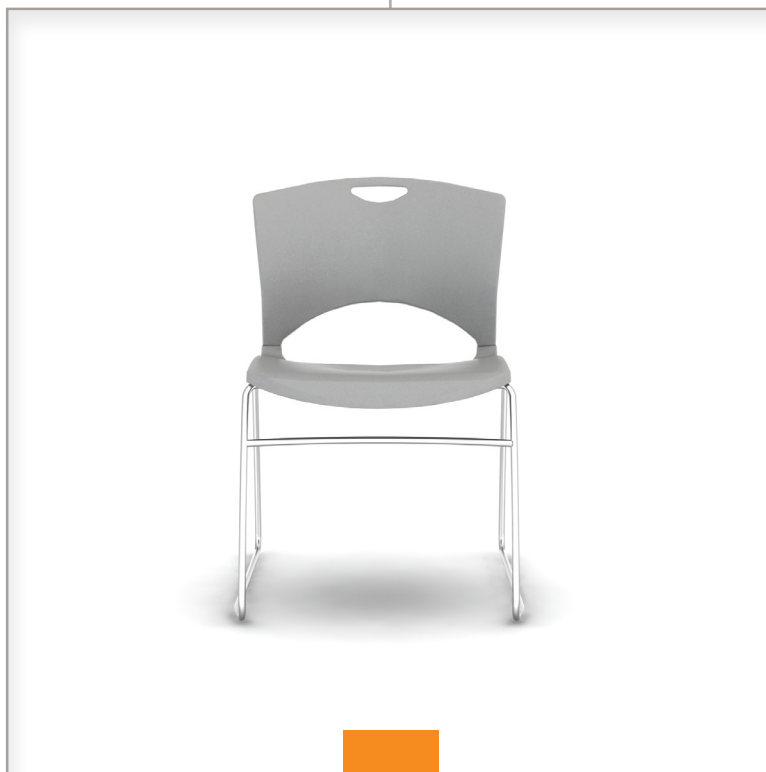

On Call Collection

On Call Collection

On Call Chair

On Call BarStool

On Call Task Chair

| | height | depth | width | seat height |
|---------------------|--------|-------|-------|---------------|
| On Call Chair* | 31" | 22.5" | 20" | 17.5" |
| On Call Task Chair* | 34" | 26" | 26" | 16.5" - 20.5" |
| On Call Barstool* | 43.5" | 23" | 20" | 30" |

*Optional arms available

Shell color options available

Frame colors only available in black or chrome