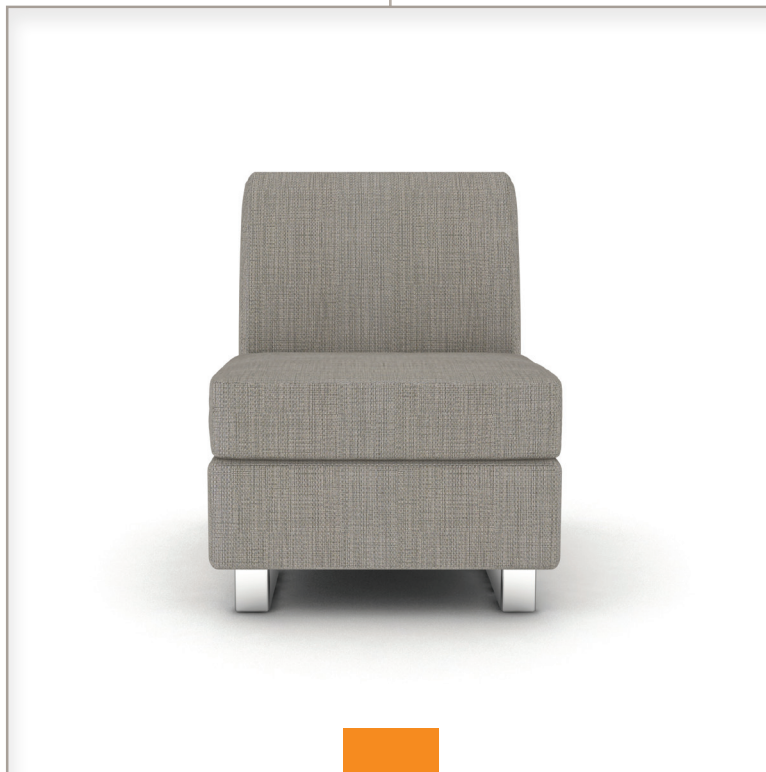

## San Antonio Sectional Collection - Sled Base

---

### San Antonio Sectional Collection Features:

- Tight Back
- Velcro Seats
- HR Foam
- Barrier Panels

Ottoman SAT-6060XL    h 18"    l 48"    d 22"

Seat cushion, seat deck, and back are 3 separate pieces