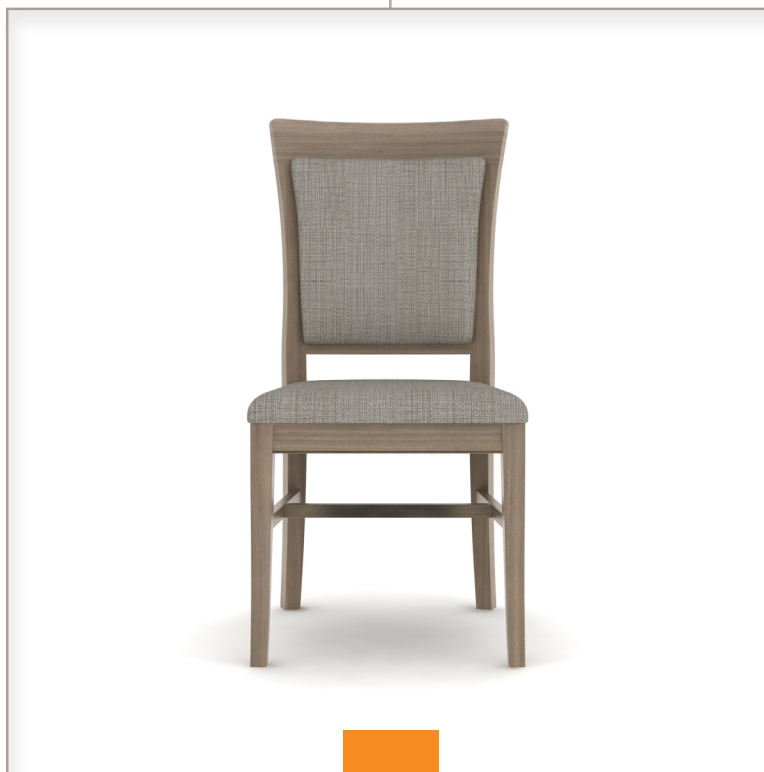

Remy Collection

Remy Collection

Remy Chair

Remy Bar Stool

	height	depth	width	seat height
Remy Chair High Back	39.75"	22"	19.5"	18."
Remy Bar Stool	44"	21"	19.25"	30"

Remy Collection shown in Studio Teak finish