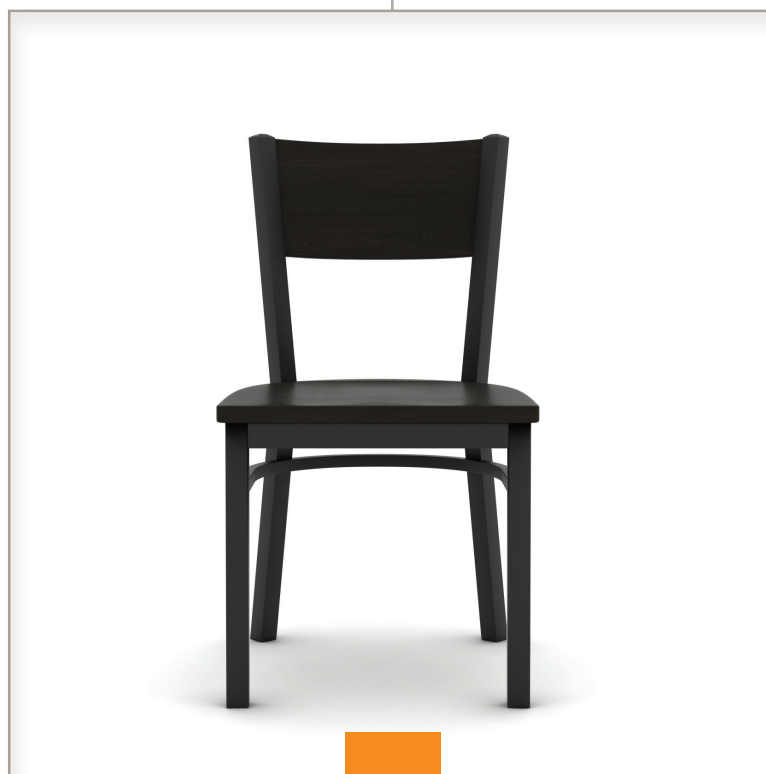

Plain Collection

Plain Collection

Plain Chair

Plain Barstool

	height	depth	width	seat height
Plain Chair	32.375"	17.75"	18"	17"
Plain Barstool	45"	18.25"	18"	29.75"