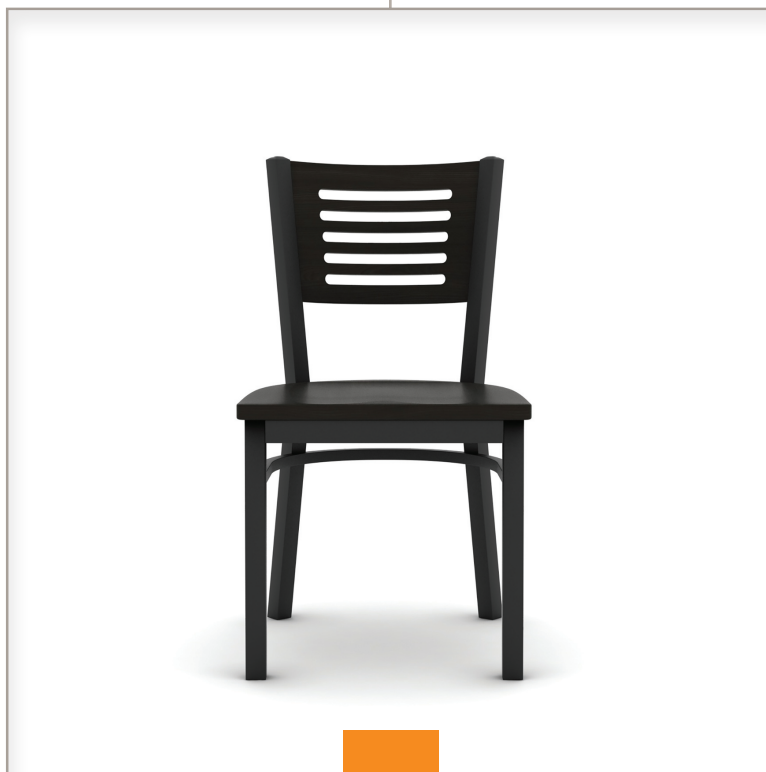

Five Line Collection

Five Line Collection

Five Line Chair

Five Line Barstool

	height	depth	width	seat height
Five Line Chair	32.375"	17.75"	18"	17"
Five Line Barstool	45"	18.25"	18"	29.75"