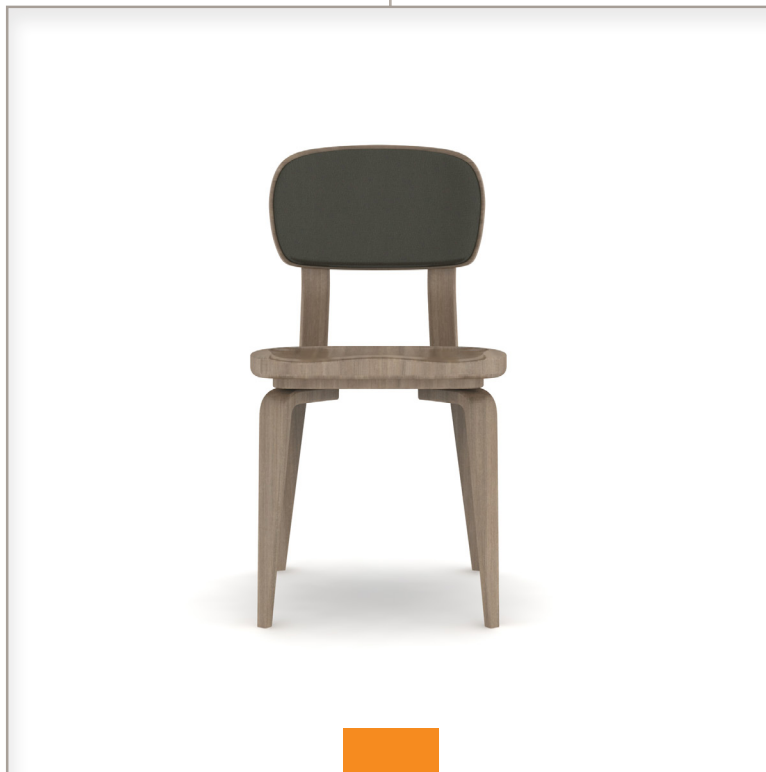

Kristi Collection

Kristi Collection

Kristi Chair

	height	depth	width	seat height
Kristi Chair	32"	18.5"	17.50"	18"

Kristi Chair shown in Studio Teak finish.