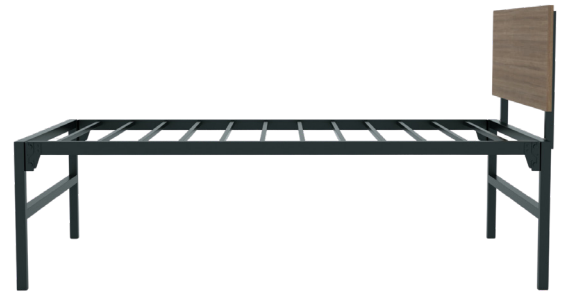

Fixed Height Bed 3555-712

Fixed Height Bed 3555-712

Silver Frame

Black Frame

Shown with optional
2550-923-ST Headboard

Shown with optional
2550-923-ST Headboard

3555-712

3555-712 w/ 2550-923-ST

height

22"

length

80"

width

54"

22"

82"

54"