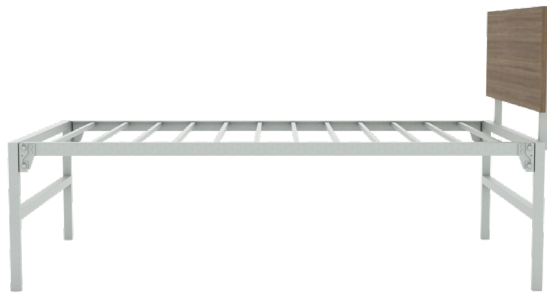

Fixed Height Bed 3555-712

Fixed Height Bed 3555-712

Silver Frame

Black Frame

Shown with optional
2550-923-ST Headboard

Shown with optional
2550-923-ST Headboard

3555-712

3555-712 w/ 2550-923-ST

height

22"

length

80"

width

54"

22"

82"

54"