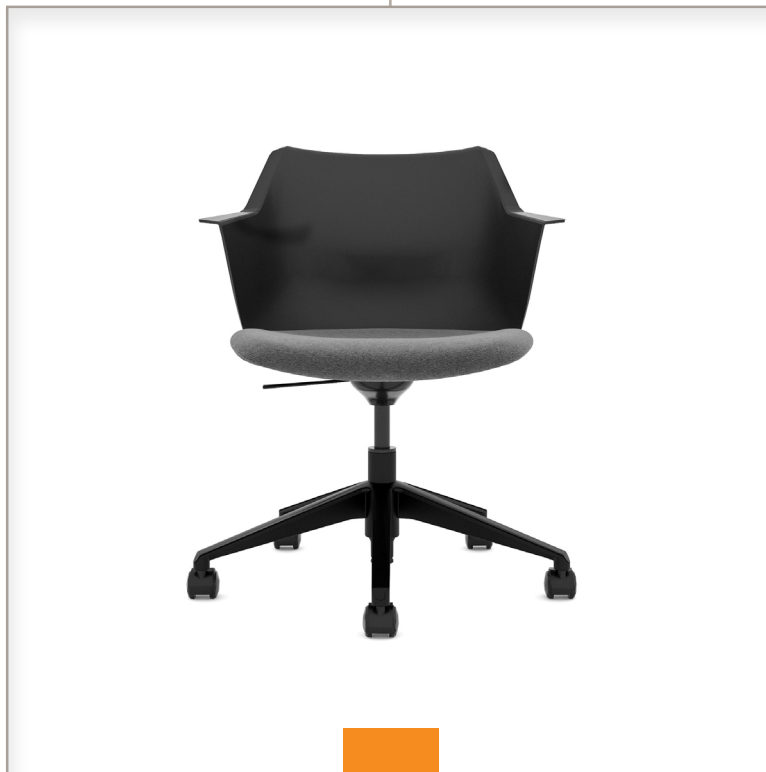

# Emma Collection

Guest Chair Upholstered Seat

Guest Chair Fully Upholstered

Task Chair Upholstered Seat

Task Chair Fully Upholstered

### Grade 1

Emma Guest Chair EM-WY2G

Emma Task Chair EM-WY2T

Available in Black Shell and Black Frame only.

overall height	seat height	back	seat	width
30.5"	18"	14" x 15"	19" x 18.5"	25"
29.5" - 34.5"	16" - 21"	14" x 15"	19" x 18.5"	25"