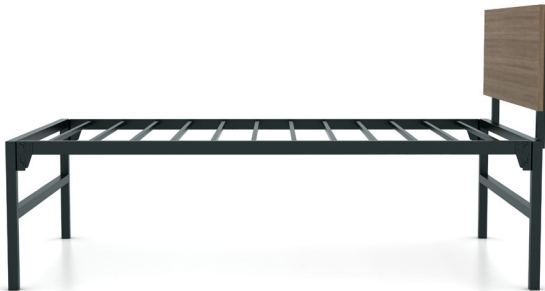

Fixed Height Bed 3555-712

Fixed Height Bed 3555-712

Silver Frame

Black Frame

3555-712 w/ 2550-923-ST

Sleep surface height

Under bed clearance

Overall height with headboard

height

length

width

24"

21"

43"

82"

53"