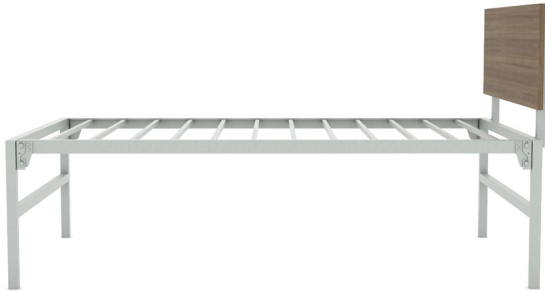

Fixed Height Bed 3555-712

Fixed Height Bed 3555-712

Silver Frame

Black Frame

3555-712 w/ 2550-923-ST

Sleep surface height

Under bed clearance

Overall height with headboard

height

length

width

24"

21"

43"

82"

53"