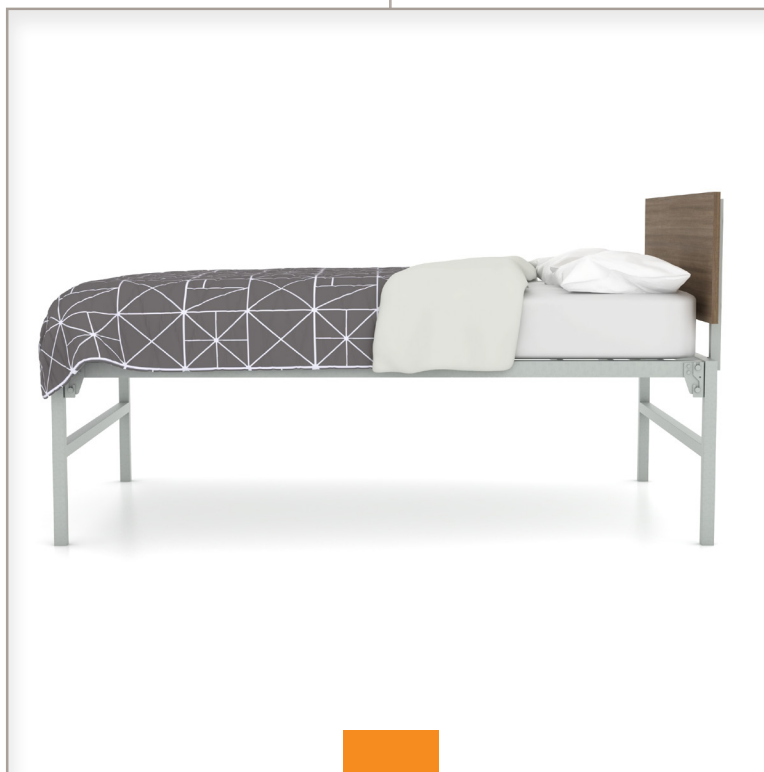

Fixed Height Bed 3555-712

Fixed Height Bed 3555-712

Silver Frame

Black Frame

3555-712 w/ 2550-923-ST

Sleep surface height

Under bed clearance

Overall height with headboard

height

length

width

24"

21"

43"

82"

53"