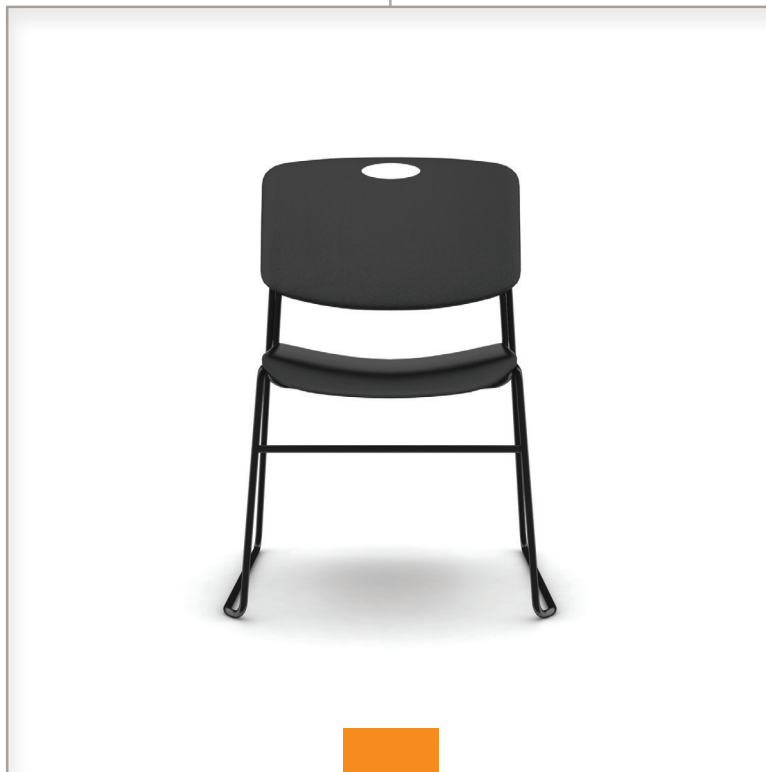

Zing

# Zing

---

Zing Stacking Chair

Zing Stacking Stool

	height	depth	width	seat height
Zing Stacking Chair	31"	17"	22"	17"
Zing Stacking Stool	43"	26"	24"	31"

Zing Stacking Chair shown in Blue. Also available in Black and Grey.  
Zing Stacking Stool available in Black.