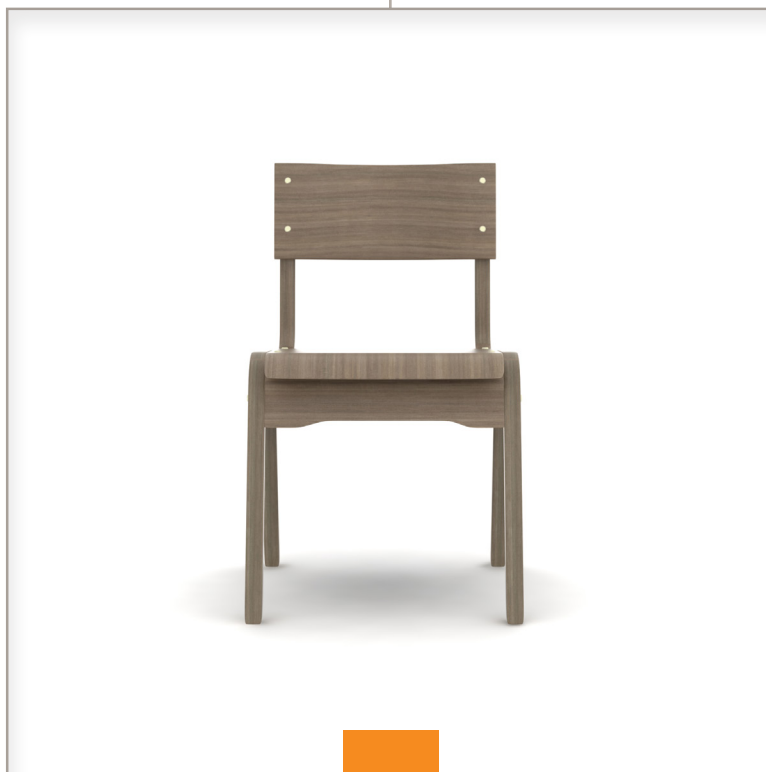

Carlo Collection

Carlo Collection

Carlo - Natural

Carlo - Natural with Black

Carlo - Wild Cherry with Black

Carlo - Mahogany with Black

	height	depth	seat width	seat height	overall width	finishes
Carlo Stacking Chair	31.5"	19"	16.25"	18"	19"	As shown only*

*Carlo Stacking Chair shown in Studio Teak (on front of sheet) is a custom finish with an upcharge. Finishes shown on this side are standard.