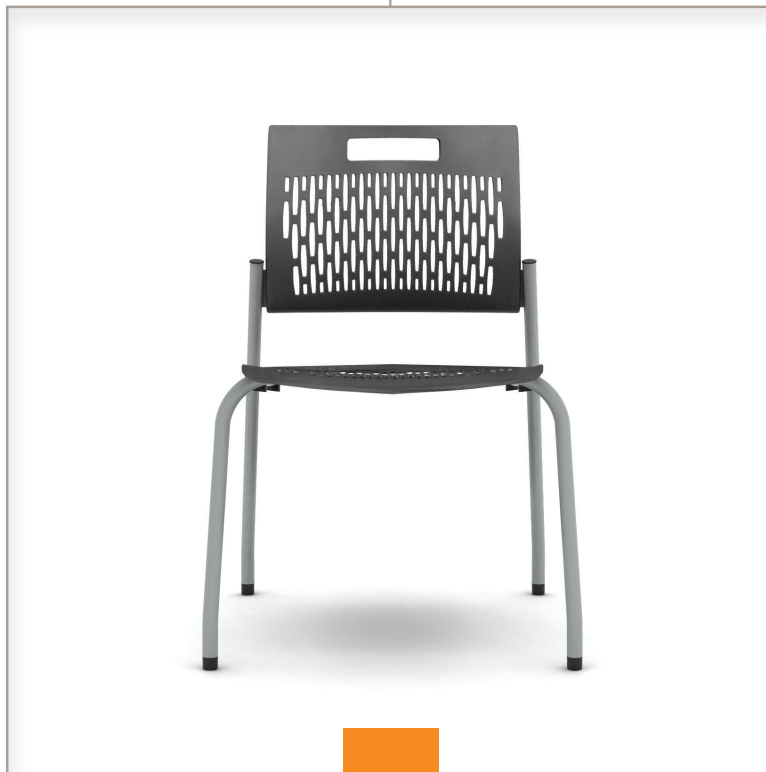

# Adapt

---

Adapt

	height	depth	width	seat height
Adapt Chair	31.25"	17.75"	20.75"	17.75"

Adapt chair shown in Black. Available in the following colors:

STANDARD FRAME COLOR		STANDARD SEAT & BACKREST COLORS	
			
GRAY SAND	BLACK SAND (WITH ARMS ONLY)	BLACK	NAVY BLUE