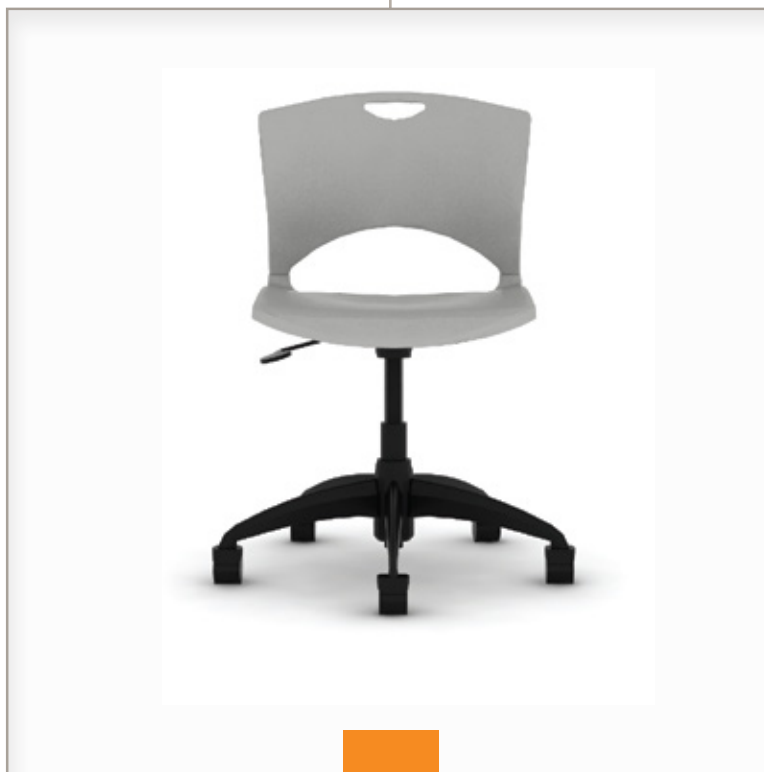

# On Call Collection

On Call Chair

On Call BarStool

On Call Task Chair

Black (SC1)

Slate (SC8)

Navy (SC5)

	height	depth	width	seat height
On Call Chair*	31"	22.5"	20"	17.5"
On Call Task Chair*	34"	26"	26"	16.5" - 20.5"
On Call Barstool*	43.5"	23"	20"	30"

\*Optional arms available  
 Shell color options available  
 Frame colors only available in black or chrome