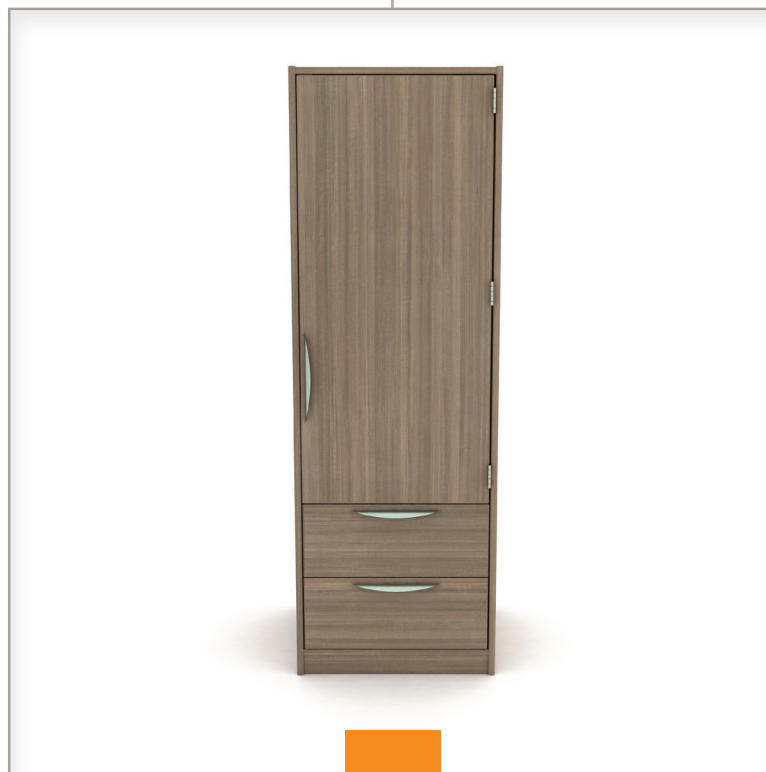

Wardrobes - Single

Wardrobes - Single

W-2460

W-2460 shown with
two drawers

W-2472 shown with open
compartment, two shelves and casters

W-2472 shown with three
drawers and casters

	height	width	depth
W-2460	60"	24"	24"
W-2472	72"	24"	24"

Standard with a 270 degree swing hinged door, shelf and chrome clothes rod.

Specify left or right hinged door.

Wardrobes come standard with a white top, back and interior. A finished top, back or interior are available as an option.