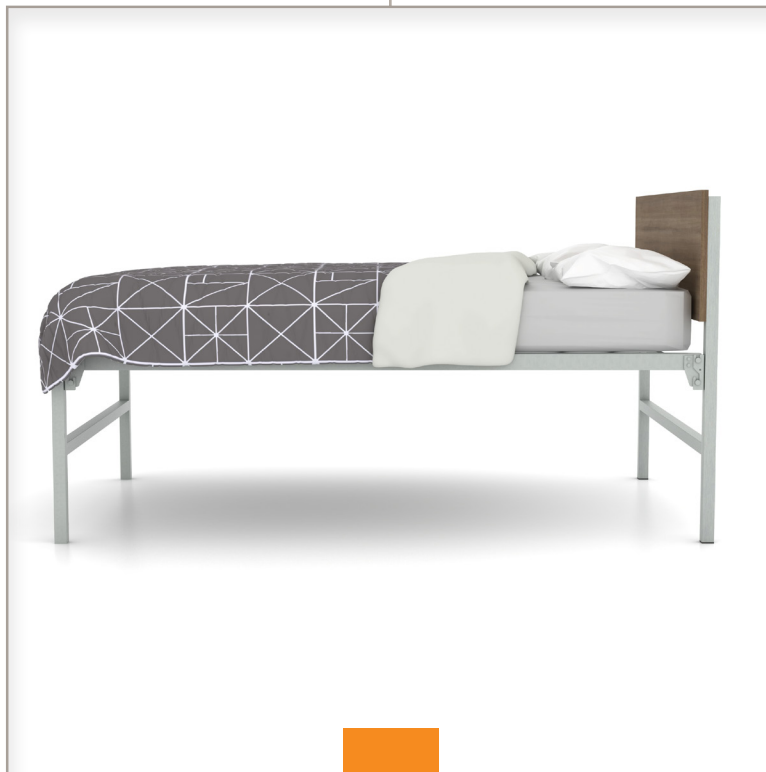

## Fixed Height Bed 3800-712

---

## Fixed Height Bed 3800-712

---

Silver Frame

Black Frame

3800-712-ST

Sleep surface height

Under bed clearance

Overall height with headboard

height

length

width

24"

21"

43"

82"

53"