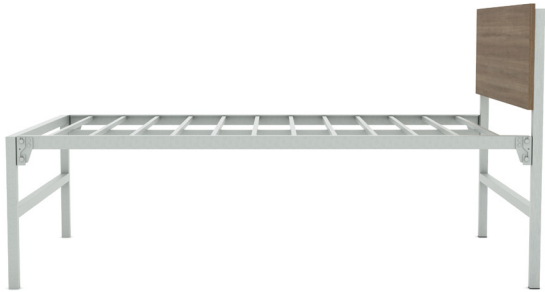

## Fixed Height Bed 3800-712

---

## Fixed Height Bed 3800-712

---

Silver Frame

Black Frame

3800-712-ST

Sleep surface height

Under bed clearance

Overall height with headboard

height

length

width

24"

21"

43"

82"

53"