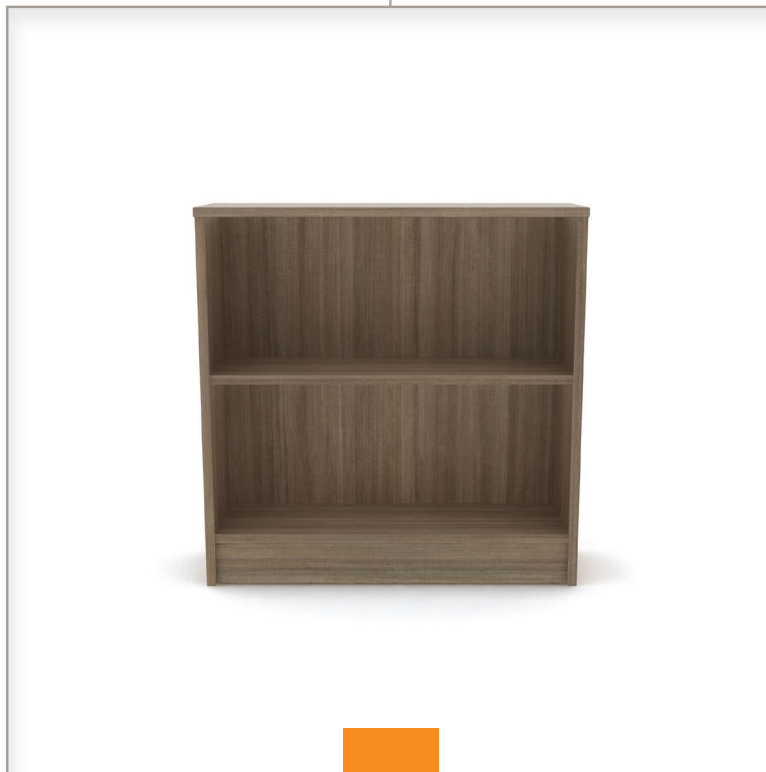

# Bookcases

---

## Bookcases

BC-241830

BC-361230

BC-301660 shown with optional center partition

BC-421230

	height	width	depth
BC-241030	30"	24"	10"
BC-241630	30"	24"	16"
BC-241830	30"	24"	18"
BC-301030	30"	30"	10"
BC-301648	48"	30"	16"
BC-301660	60"	30"	16"
BC-302460	60"	30"	24"
BC-361230	30"	36"	12"
BC-421230	30"	42"	12"

Bookcases have a fixed bottom shelf and one or two intermediate shelves (specify fixed or adjustable) and finished back panel.