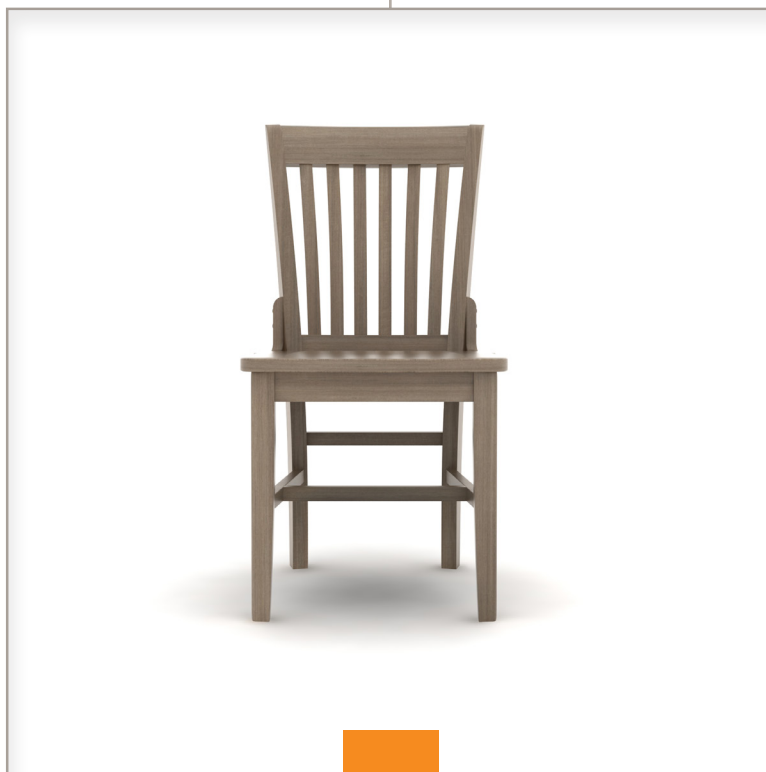

Henry Collection

Henry Collection

Henry Chair

Henry Bar Stool

	height	depth	width	seat height
Henry Chair	34.5"	21"	18.50"	18"
Henry Bar Stool	43.5"	19.25"	18.75"	30"

Henry Collection shown in Studio Teak finish.