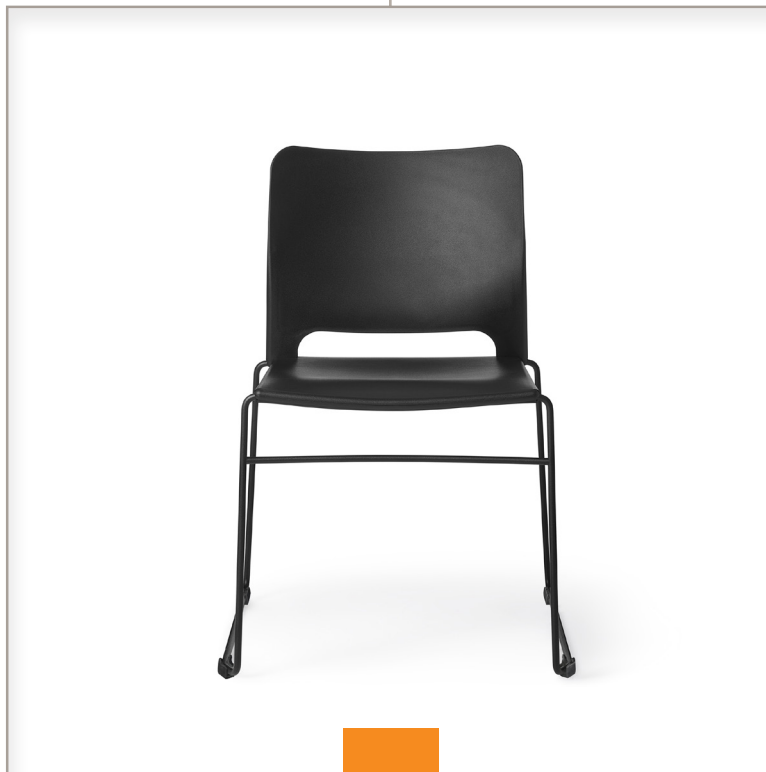

# Stone Collection

Available with and without arms.  
Frame available in Black, Chrome, and White.

STN-TD2

overall height 32"    seat height 18"    back 17.5" w x 14" h    seat 17.5" w x 18" h    width 23.75" (with arms)