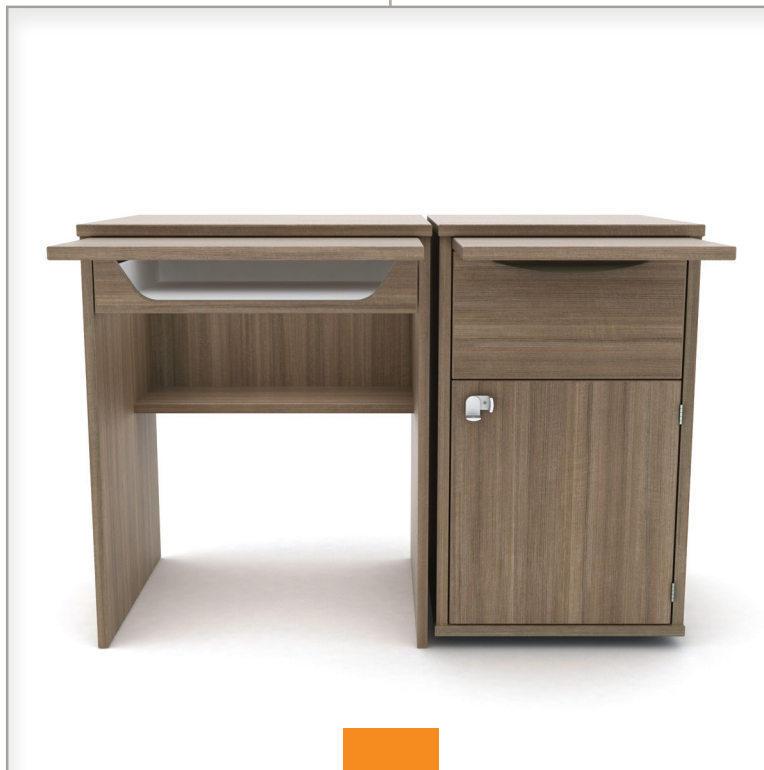

Desk Options

Desk Options

Shown on front: SPD-42-1 Expandable Top, Reference Shelf (pulled out), Scalloped Kneespace Drawer, Security Door, Casters, Kneespace Shelf, Drawer with Long Brushed Nickel Eyelid Pull.

Expandable Top with Dry Erase Surface

Grommet

Kneespace Shelf

Adjustable Pedestal Shelf

Reference Shelf

Scalloped Kneespace Drawer

Security Door

Casters