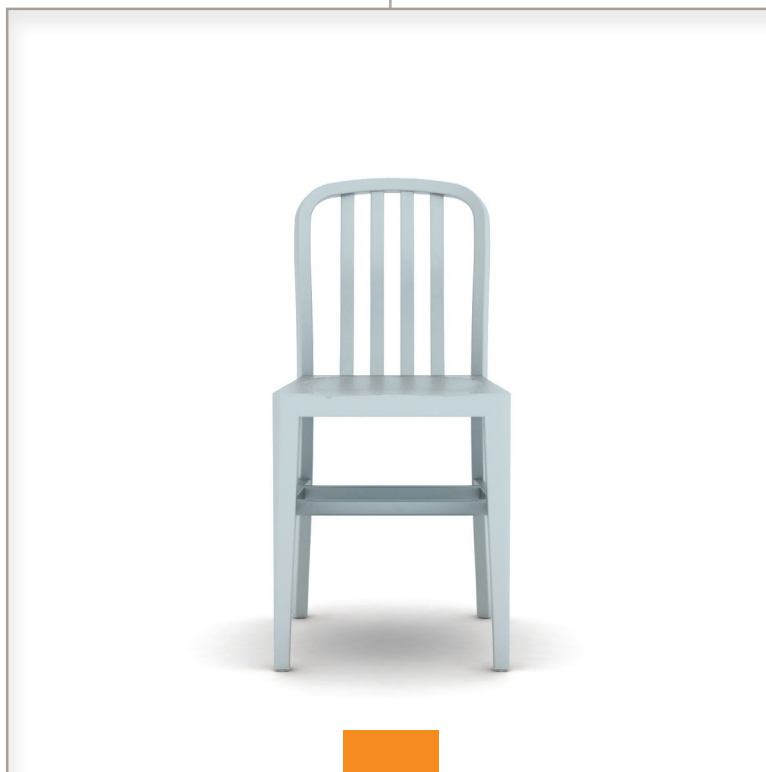

# Navy Collection

---

# Navy Collection

---

Navy Brushed Aluminum Chair

Navy Brushed Aluminum Stool

	height	depth	width	seat height
Navy Chair	32.25"	14.75"	15.25"	18"
Navy Stool	42.75"	15"	15.25"	29.75"