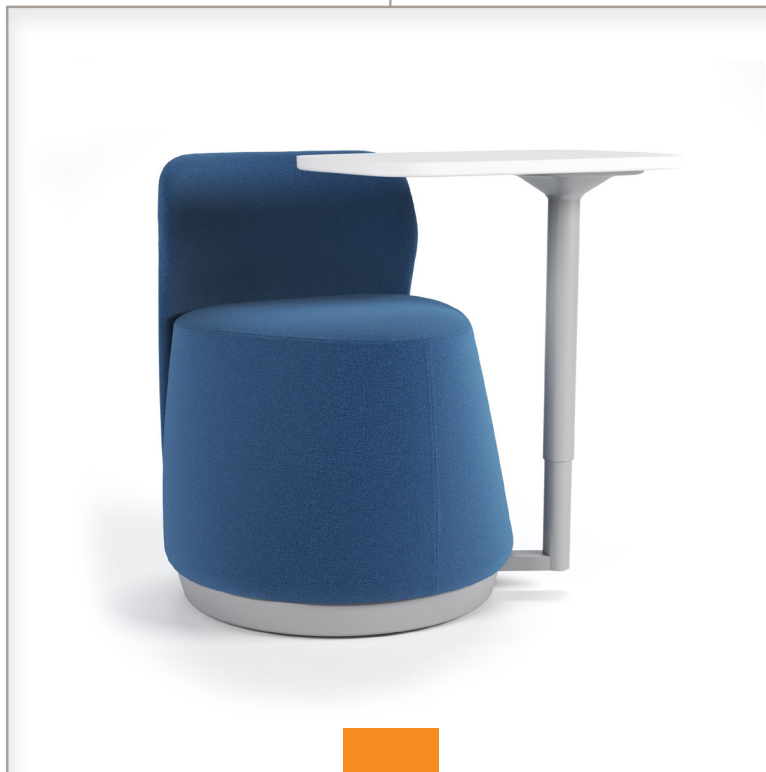

Plot Twist

Plot Twist

Plot Twist on Casters

Plot Twist on Glides

Plot Twist with Back on Casters

Plot Twist with Back on Glides

Plot Twist with Round Table on Casters

Plot Twist with Back and Square Table on Glides

Table tops are available in 18" or 22" X 14" rectangular. Color options are White, Grey, and Bamboo only. Base and table arms are available in Palladium Grey or Graphite.