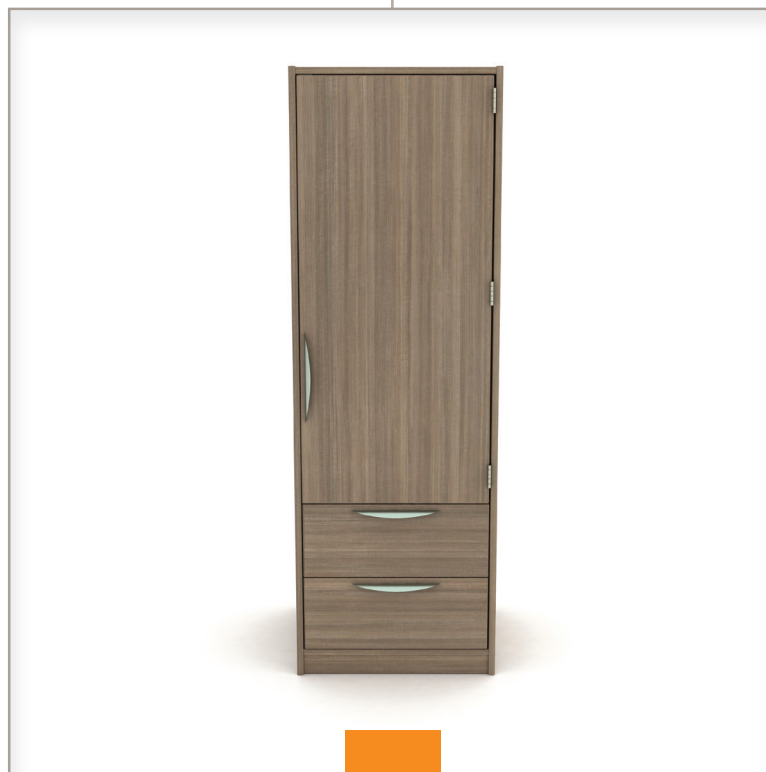

Wardrobes - Single

Wardrobes - Single

W-2460

W-2460 shown with
two drawers

W-2472 shown with open
compartment, two shelves and casters

W-2472 shown with three
drawers and casters

	height	width	depth
W-2460	60"	24"	24"
W-2472	72"	24"	24"

Standard with a 270 degree swing hinged door, shelf and chrome clothes rod.
Specify left or right hinged door.

Wardrobes come standard with a white top, back and interior. A finished top, back or interior are available as an option.