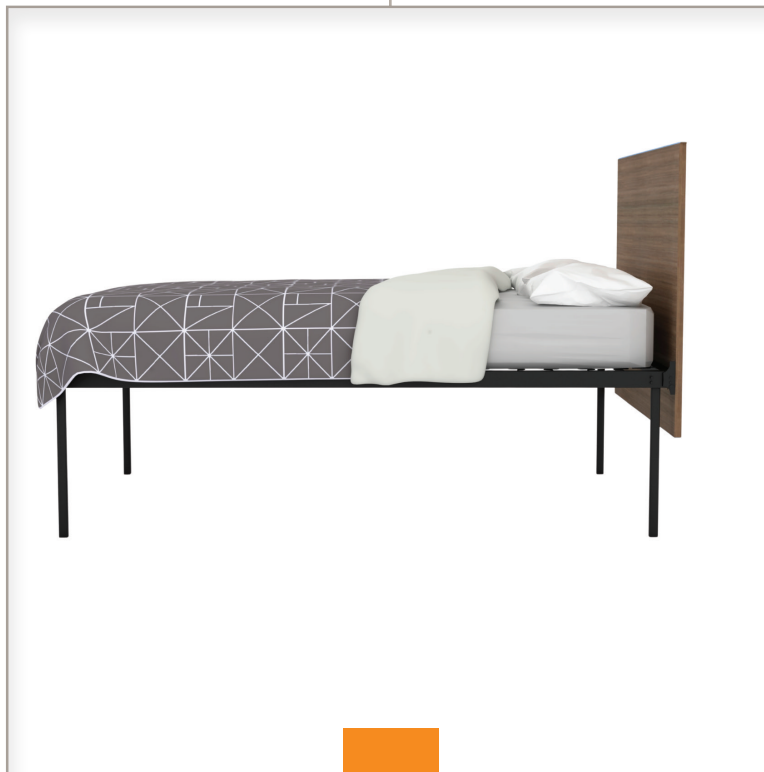

## Fixed Height Bed DBF-5480

---

# Fixed Height Bed DBF-5480

---

Black Frame

Shown with optional  
Laminate Headboard

	height	length	width
DBF-5480	22"	80"	54"
DBF-5480 w/ 2550-923-ST	22"	82"	54"