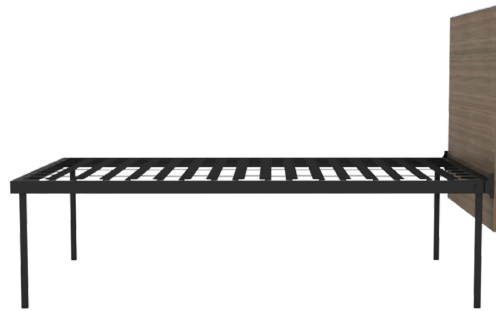

## Fixed Height Bed DBF-5480

---

# Fixed Height Bed DBF-5480

---

Black Frame

Shown with optional  
Laminate Headboard

	height	length	width
DBF-5480	22"	80"	54"
DBF-5480 w/ 2550-923-ST	22"	82"	54"