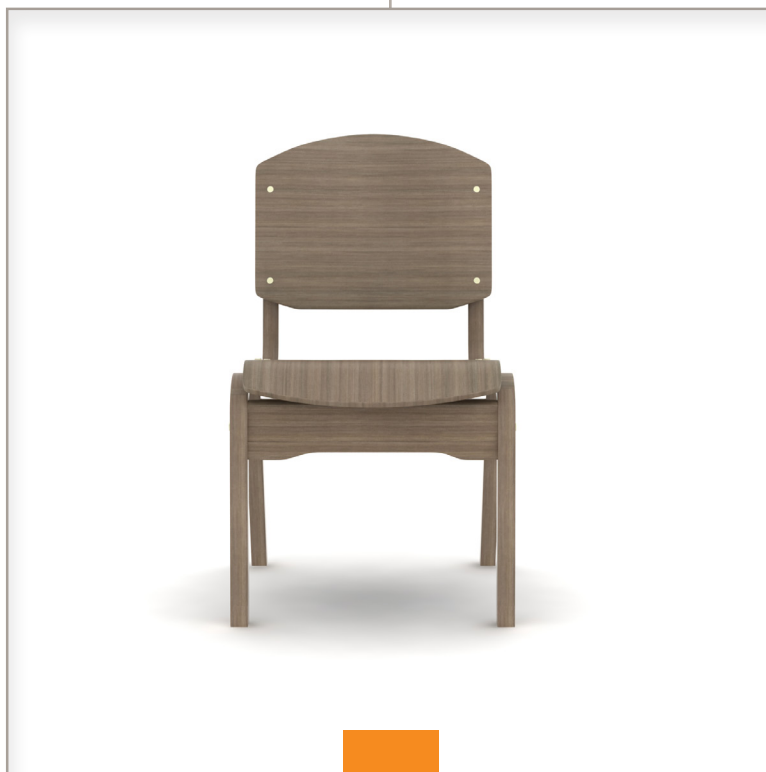

# Campus Collection

---

Campus 2-Position

Campus 2-Position Upholstered

Campus 4

Campus 4 Upholstered

	height	depth	width	seat height
Campus 2	33"	24"	17.5"	18"
Campus 2 Upholstered	33"	24"	17.5"	18"
Campus 4	33"	24"	17.5"	18"
Campus 4 Upholstered	33"	24"	17.5"	18"

Chairs shown in Studio Teak finish.