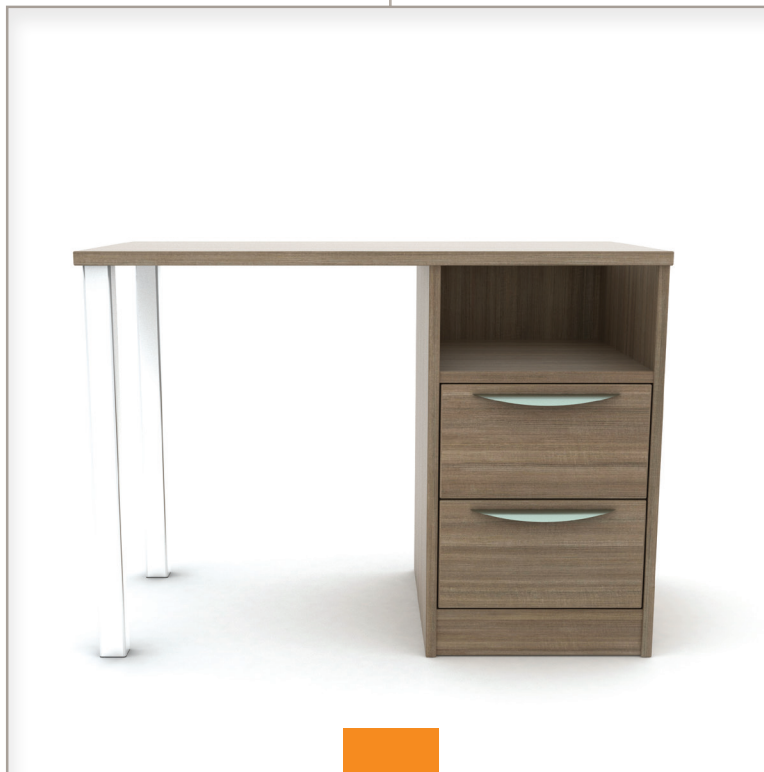

Pedestal Desks - Metal Legs

Pedestal Desks - Metal Legs

PD-42 Pedestal Desk
shown with shelf

PD-42 Pedestal Desk
shown with top drawer and open bottom

PD-42 Pedestal Desk
shown with one bottom drawer and open top

PD-42 Pedestal Desk
shown with two drawers and open top

PD-42 Pedestal Desk
shown with three drawers

	height	width	depth
PD-36	30"	36"	24"
PD-42	30"	42"	24"
PD-48	30"	48"	24"

Specify right or left pedestal location.