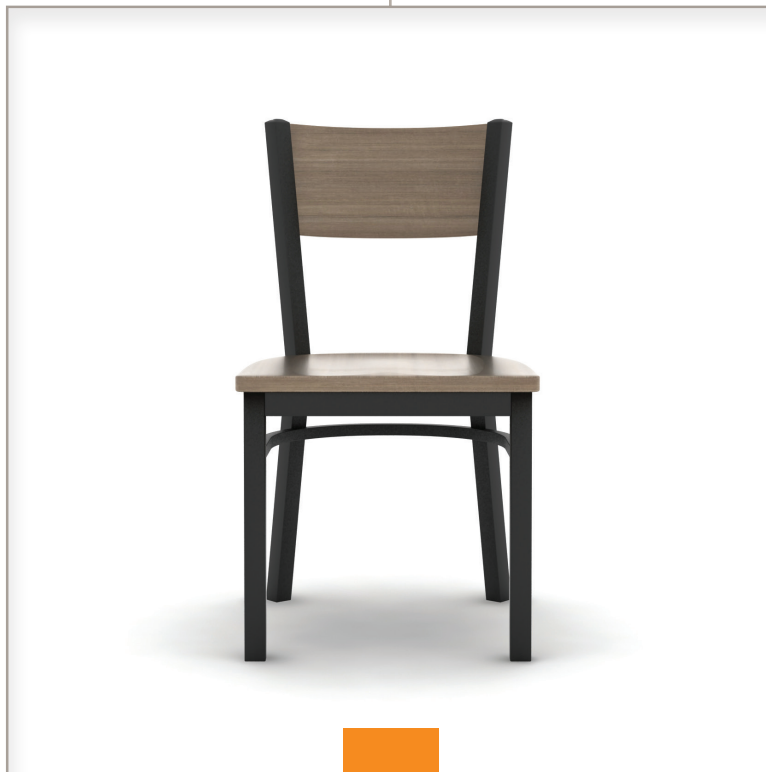

Plain Collection

Plain Collection

Plain Chair

Plain Barstool

	height	depth	width	seat height
Plain Chair	32.375"	17.75"	18"	17"
Plain Barstool	45"	18.25"	18"	29.75"

Plain Collection shown in Studio Teak