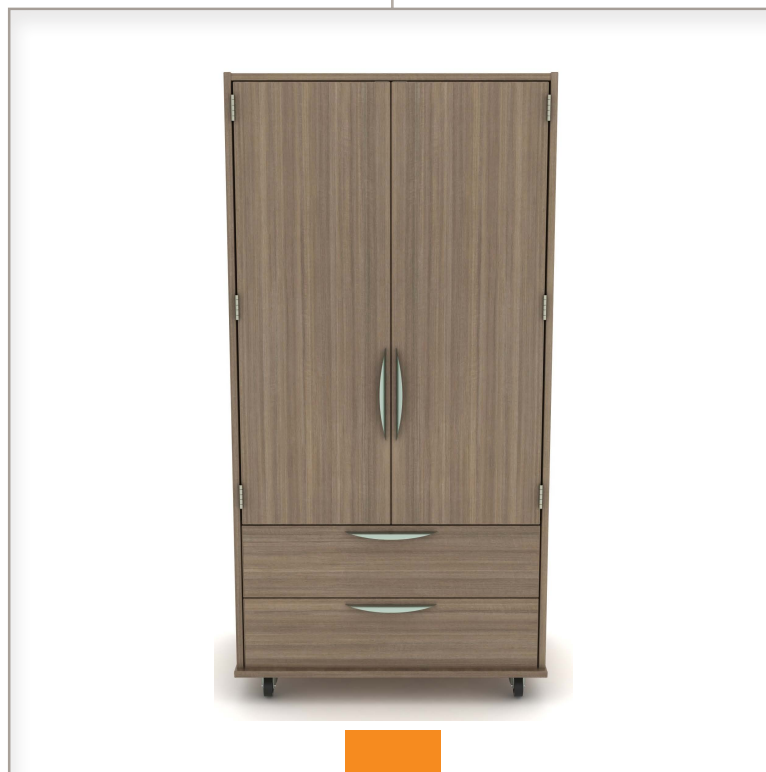

Wardrobes - Double

Wardrobes - Double

W-3060

W-3660-CH

W-3672-CH
shown with Optional Casters

W-4872

	height	width	depth
W-3060	60"	30"	24"
W-3072	72"	30"	24"
W-3660	60"	36"	24"
W-3672	72"	36"	24"
W-4260	60"	42"	24"
W-4272	72"	42"	24"
W-4860	60"	48"	24"
W-4872	72"	48"	24"

Standard with two 270 degree swing hinged doors, shelf and chrome clothes rod.