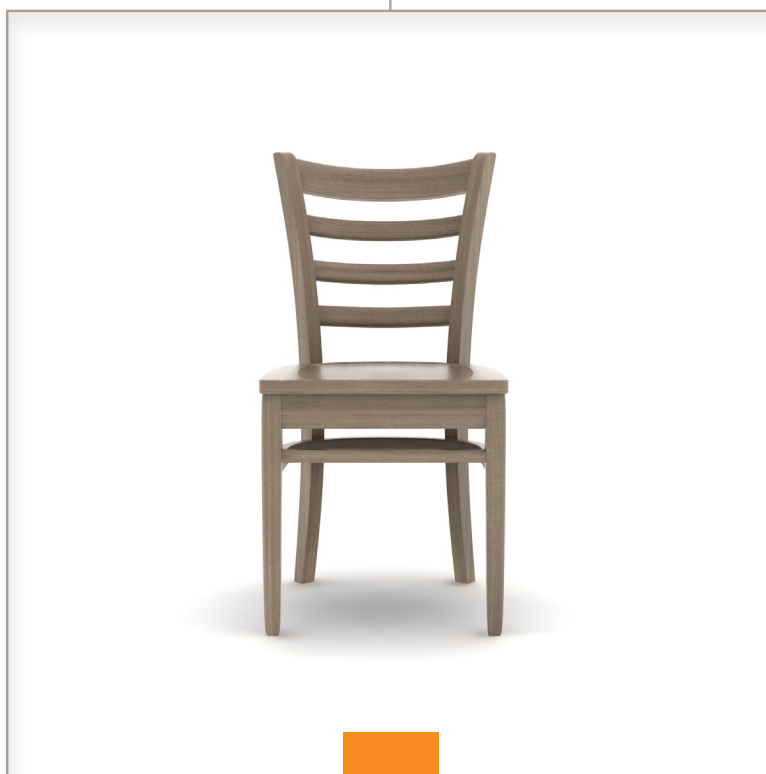

# Carole Collection

---

## Carole Collection

---

Carole Chair

Carole Stool

	height	depth	width	seat height
Carole Chair	34"	20.5"	17.25"	18"
Carole Stool	44"	19.5"	17.25"	30"*

\*Available Seat Heights 24 - 30"

Carole Collection shown in Studio Teak.