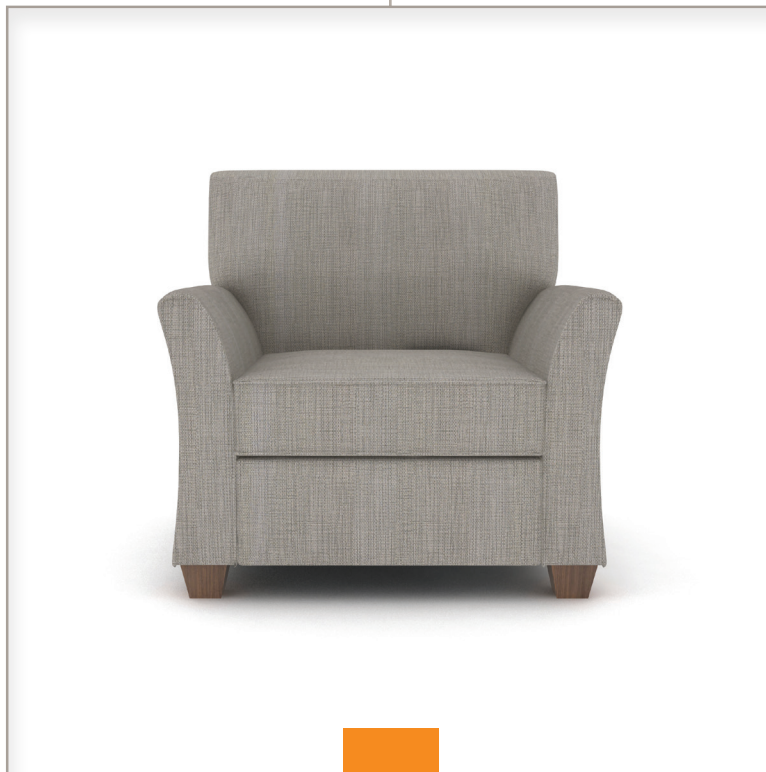

Memphis Collection

Memphis Collection

Memphis Collection Features:

- Flared Arm
- Tight Back Cushion
- Loose Seats
- HR Foam
- Barrier Panels

Options:

- Velcro or Tethered Seats/Cushions

Sofa ME-5693 h 35" | 82" d 36"

Settee ME-5692 h 35" | 59" d 36"

Chair ME-5691 h 35" | 36" d 36"