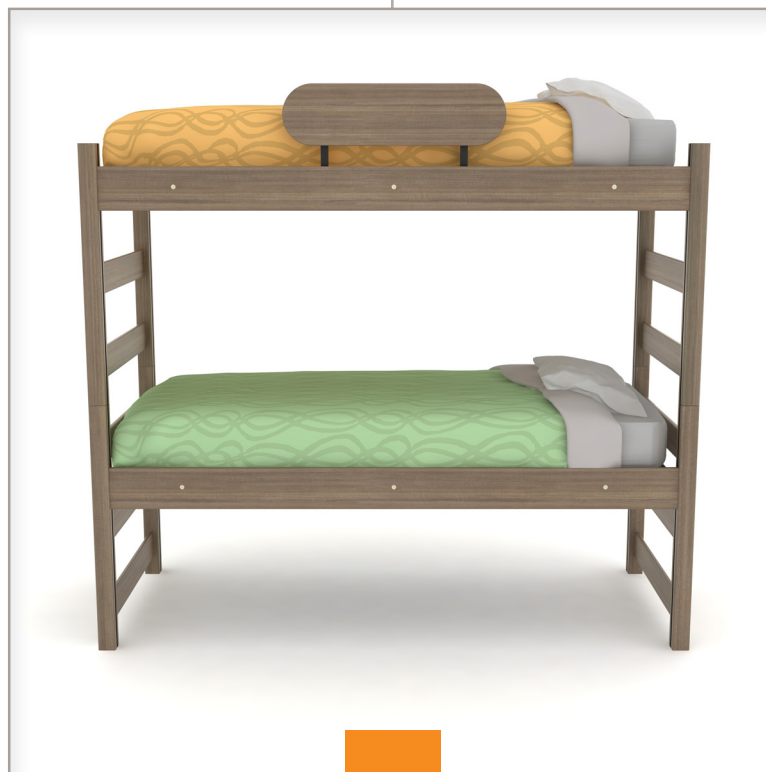

Bunk Beds

Bunk Beds

Bunk Bed BB-3680-SC

Bunk Beds Standard with
4" Steel Bunking Pins

	height	length*	width*
BB-3675-SC	72"	75"	36"
BB-3975-SC	72"	75"	39"
BB-3680-SC	72"	80"	36"
BB-3980-SC	72"	80"	39"

* Length and width measurements are sleep surface measurements and not outside dimensions.