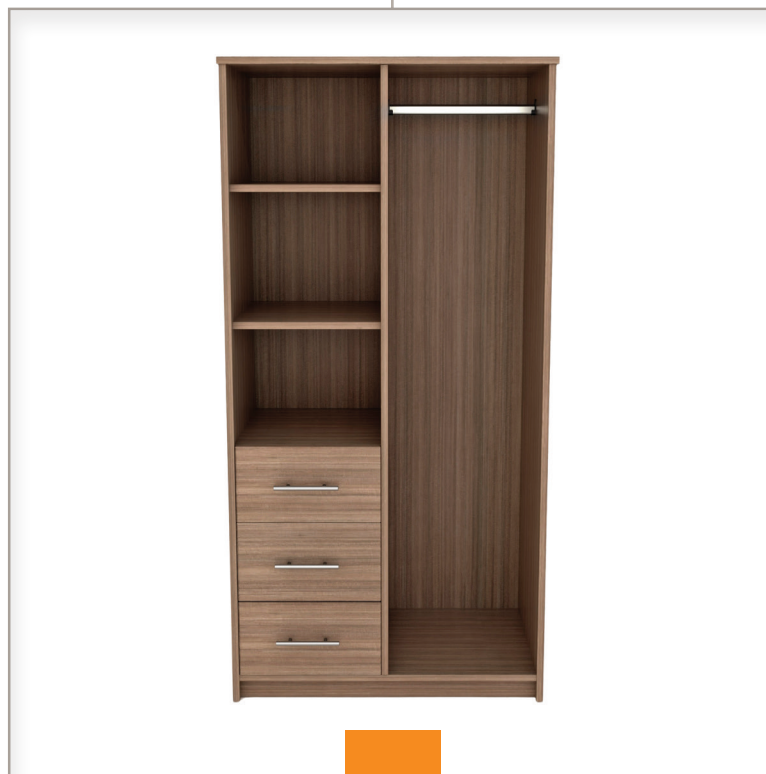

Wardrobes - Interior Layout Configurations

Wardrobes - Interior Layout Configurations

W-3672 shown with center partition, shelf and rod at top on both sides, rod below on both sides, and casters.

W-3672 shown with center partition, shelf and rod at top on left, three evenly spaced shelves on right, and two full-width shelves at bottom.

W-3672 shown with shelf and rod at top and two evenly spaced shelves at bottom, and casters.

W-3672 shown with center partition, shelf at top on both sides, rod below on both sides, and shelf at bottom on both sides.

W-3672 shown with center partition, shelf and rod at top on left, rod below on left, and two evenly spaced shelves on right.

W-3672 shown with center partition, shelf and rod at top on left, three drawers and open shelving below, and full-height hanging space with rod on right.