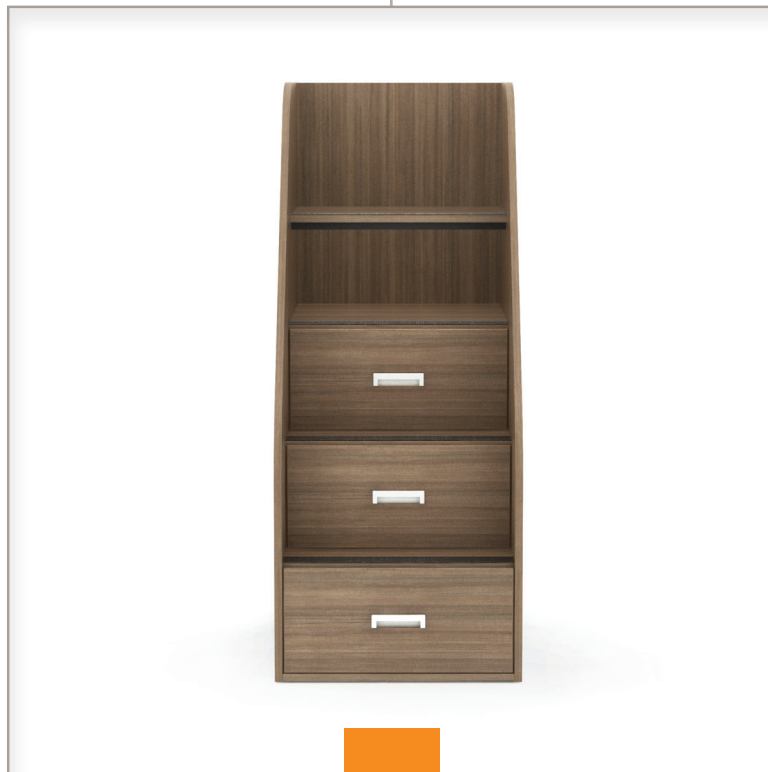

# Ladder Chest

---

# Ladder Chest

---

Ladder Chest in Studio Teak

LDC-2060  
LDC-2660

height	depth	width
60"	41"	20"
60"	41"	26"