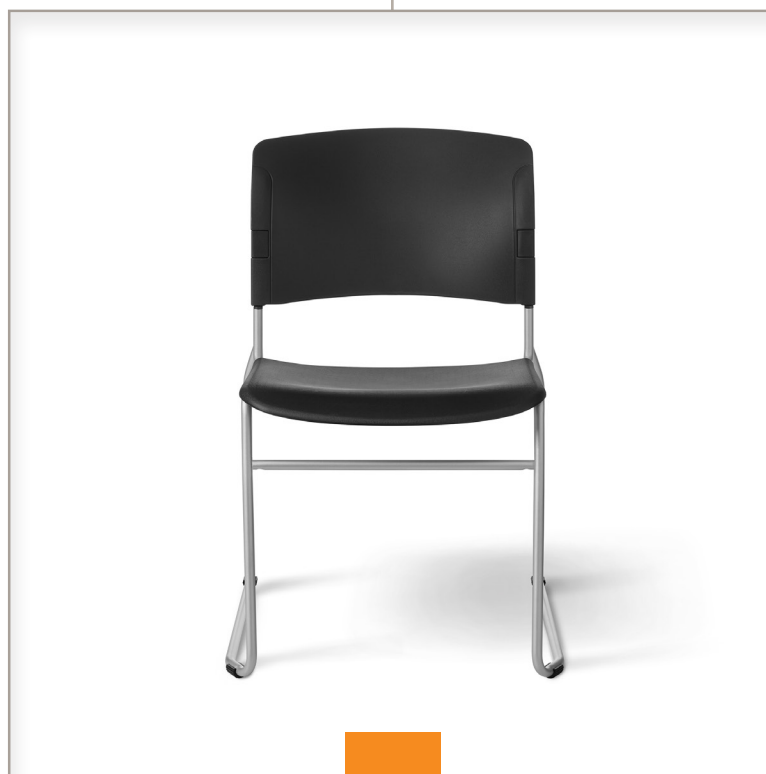

Max Collection

Max Collection

Available with black shell and silver frame only.

MAX-ST400

overall height
32"

seat height
17.5"

back
19" w x 16" h

seat
18" w x 18" d

width
21"