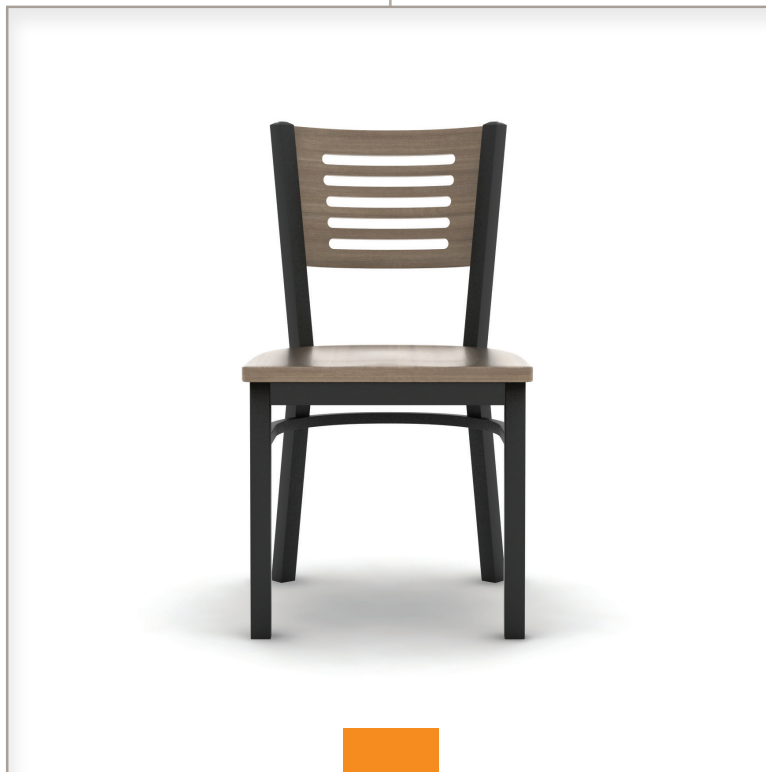

Five Line Collection

Five Line Collection

Five Line Chair

Five Line Barstool

	height	depth	width	seat height
Five Line Chair	32.375"	17.75"	18"	17"
Five Line Barstool	45"	18.25"	18"	29.75"

Five Line Collection shown in Studio Teak