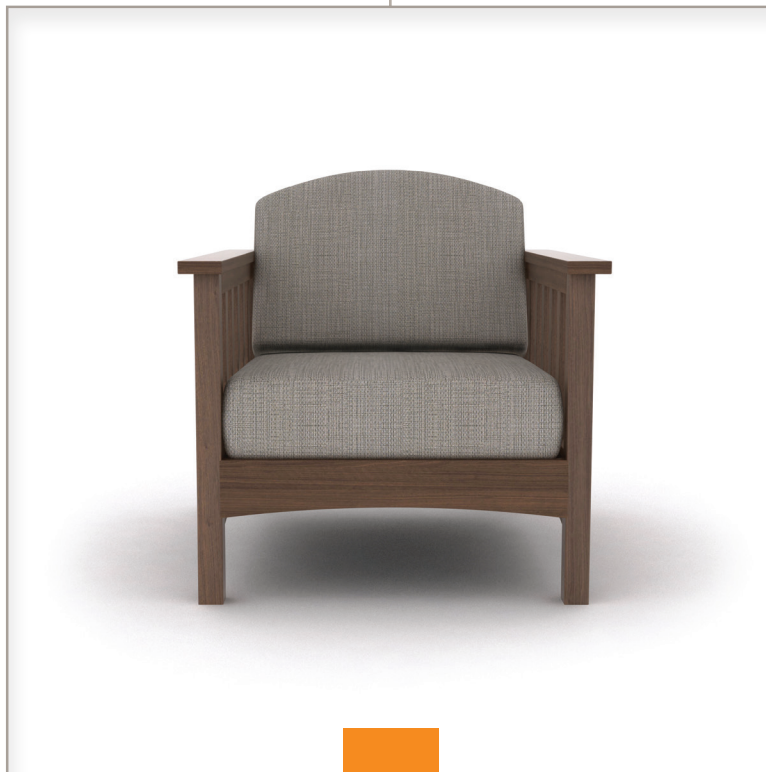

# Santa Fe Collection

---

## Santa Fe Collection

---

### Santa Fe Collection Features:

Solid Hardwood Frames  
Removable Cushions  
HR foam Seats

Sofa RM-2913      h 31" | 82"      d 34"

Settee RM-2912      h 31" | 53"      d 34"

Chair RM-2911      h 31" | 29"      d 34"